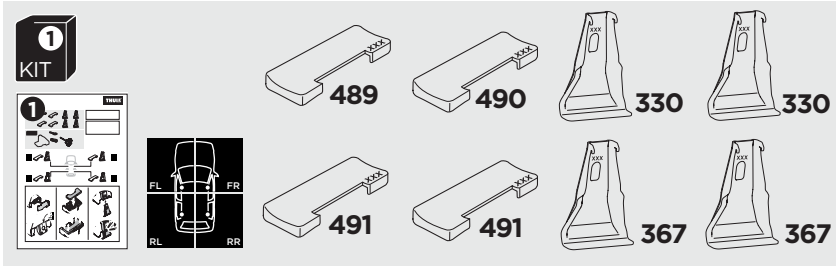

1

Kit 5130

SCION iM, 5-dr Hatchback, 16-
 TOYOTA Auris, 5-dr Hatchback, 13-
 TOYOTA Corolla, 5-dr Hatchback, 13-

ISO 11154-E

1 KIT + FOOT PACK 2

x4

2

x4

3

x4

| THULE WingBar Evo THULE WingBar Edge THULE WingBar THULE SquareBar | Evo X (scale) | Edge X (scale) |
|---|---------------|----------------|
| SCION iM, 5-dr Hatchback, 16- | 31 | Q |
| TOYOTA Auris, 5-dr Hatchback, 13- | 31 | Q |
| TOYOTA Corolla, 5-dr Hatchback, 13- | 31 | Q |