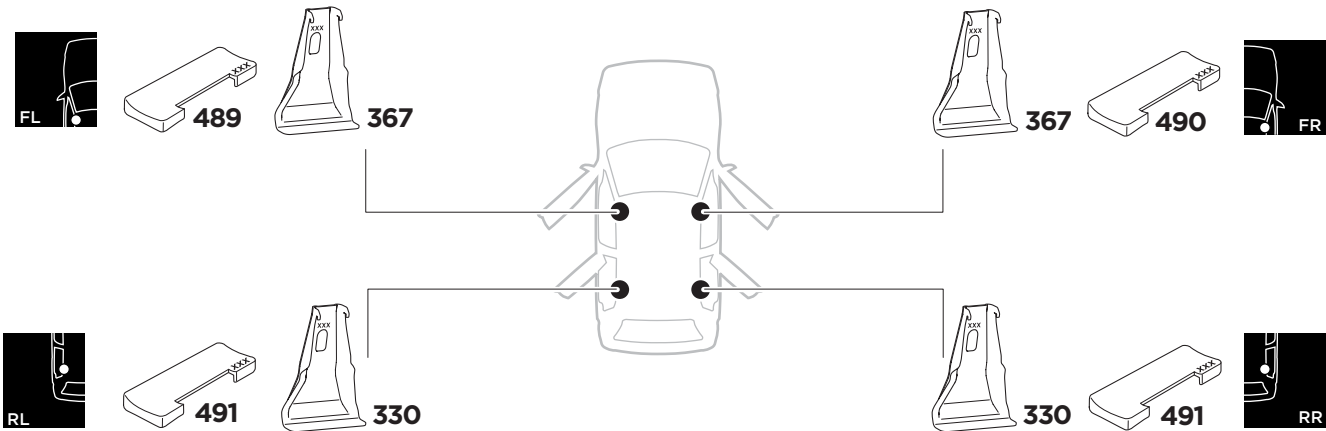

1

Kit 5130

SCION iM, 5-dr Hatchback, 16-
 TOYOTA Auris, 5-dr Hatchback, 13-
 TOYOTA Corolla, 5-dr Hatchback, 13-

ISO 11154-E

1 KIT + FOOT PACK 2

x4

2

x4

3

x4

| THULE WingBar Evo THULE WingBar Edge THULE WingBar THULE SquareBar | Evo X (scale) | Edge X (scale) |
|---|---------------|----------------|
| SCION iM, 5-dr Hatchback, 16- | 31 | Q |
| TOYOTA Auris, 5-dr Hatchback, 13- | 31 | Q |
| TOYOTA Corolla, 5-dr Hatchback, 13- | 31 | Q |