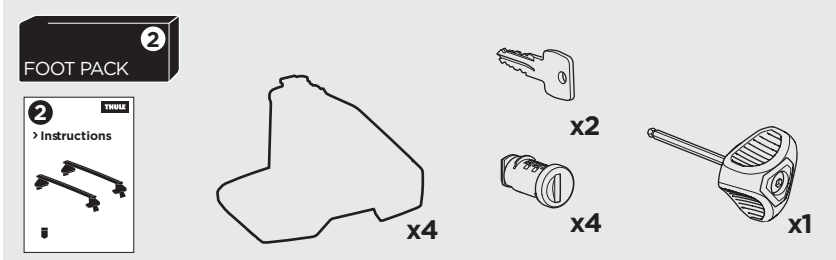

1

Kit 5130

SCION iM, 5-dr Hatchback, 16-
 TOYOTA Auris, 5-dr Hatchback, 13-
 TOYOTA Corolla, 5-dr Hatchback, 13-

ISO 11154-E

1 KIT + FOOT PACK 2

x4

2

x4

3

x4

| THULE WingBar Evo THULE WingBar Edge THULE WingBar THULE SquareBar | Evo X (scale) | Edge X (scale) |
|---|---------------|----------------|
| SCION iM, 5-dr Hatchback, 16- | 31 | Q |
| TOYOTA Auris, 5-dr Hatchback, 13- | 31 | Q |
| TOYOTA Corolla, 5-dr Hatchback, 13- | 31 | Q |