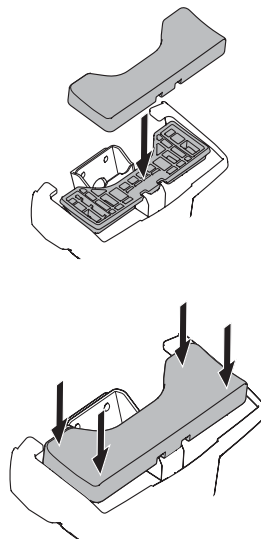

1

Kit 5130

SCION iM, 5-dr Hatchback, 16-
 TOYOTA Auris, 5-dr Hatchback, 13-
 TOYOTA Corolla, 5-dr Hatchback, 13-

ISO 11154-E

1 KIT + FOOT PACK 2

x4

2

x4

3

x4

| THULE WingBar Evo THULE WingBar Edge THULE WingBar THULE SquareBar | Evo X (scale) | Edge X (scale) |
|---|---------------|----------------|
| SCION iM, 5-dr Hatchback, 16- | 31 | Q |
| TOYOTA Auris, 5-dr Hatchback, 13- | 31 | Q |
| TOYOTA Corolla, 5-dr Hatchback, 13- | 31 | Q |