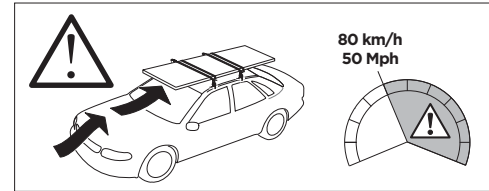

1

Kit 5130

SCION iM, 5-dr Hatchback, 16-
TOYOTA Auris, 5-dr Hatchback, 13-
TOYOTA Corolla, 5-dr Hatchback, 13-

ISO 11154-E