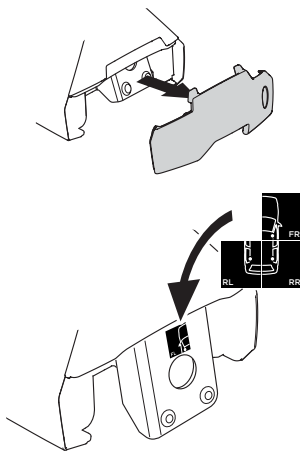

1

Kit 5130

SCION iM, 5-dr Hatchback, 16-
 TOYOTA Auris, 5-dr Hatchback, 13-
 TOYOTA Corolla, 5-dr Hatchback, 13-

ISO 11154-E

1 KIT + FOOT PACK 2

x4

2

x4

3

x4

| THULE WingBar Evo THULE WingBar Edge THULE WingBar THULE SquareBar | Evo X (scale) | Edge X (scale) |
|---|---------------|----------------|
| SCION iM, 5-dr Hatchback, 16- | 31 | Q |
| TOYOTA Auris, 5-dr Hatchback, 13- | 31 | Q |
| TOYOTA Corolla, 5-dr Hatchback, 13- | 31 | Q |